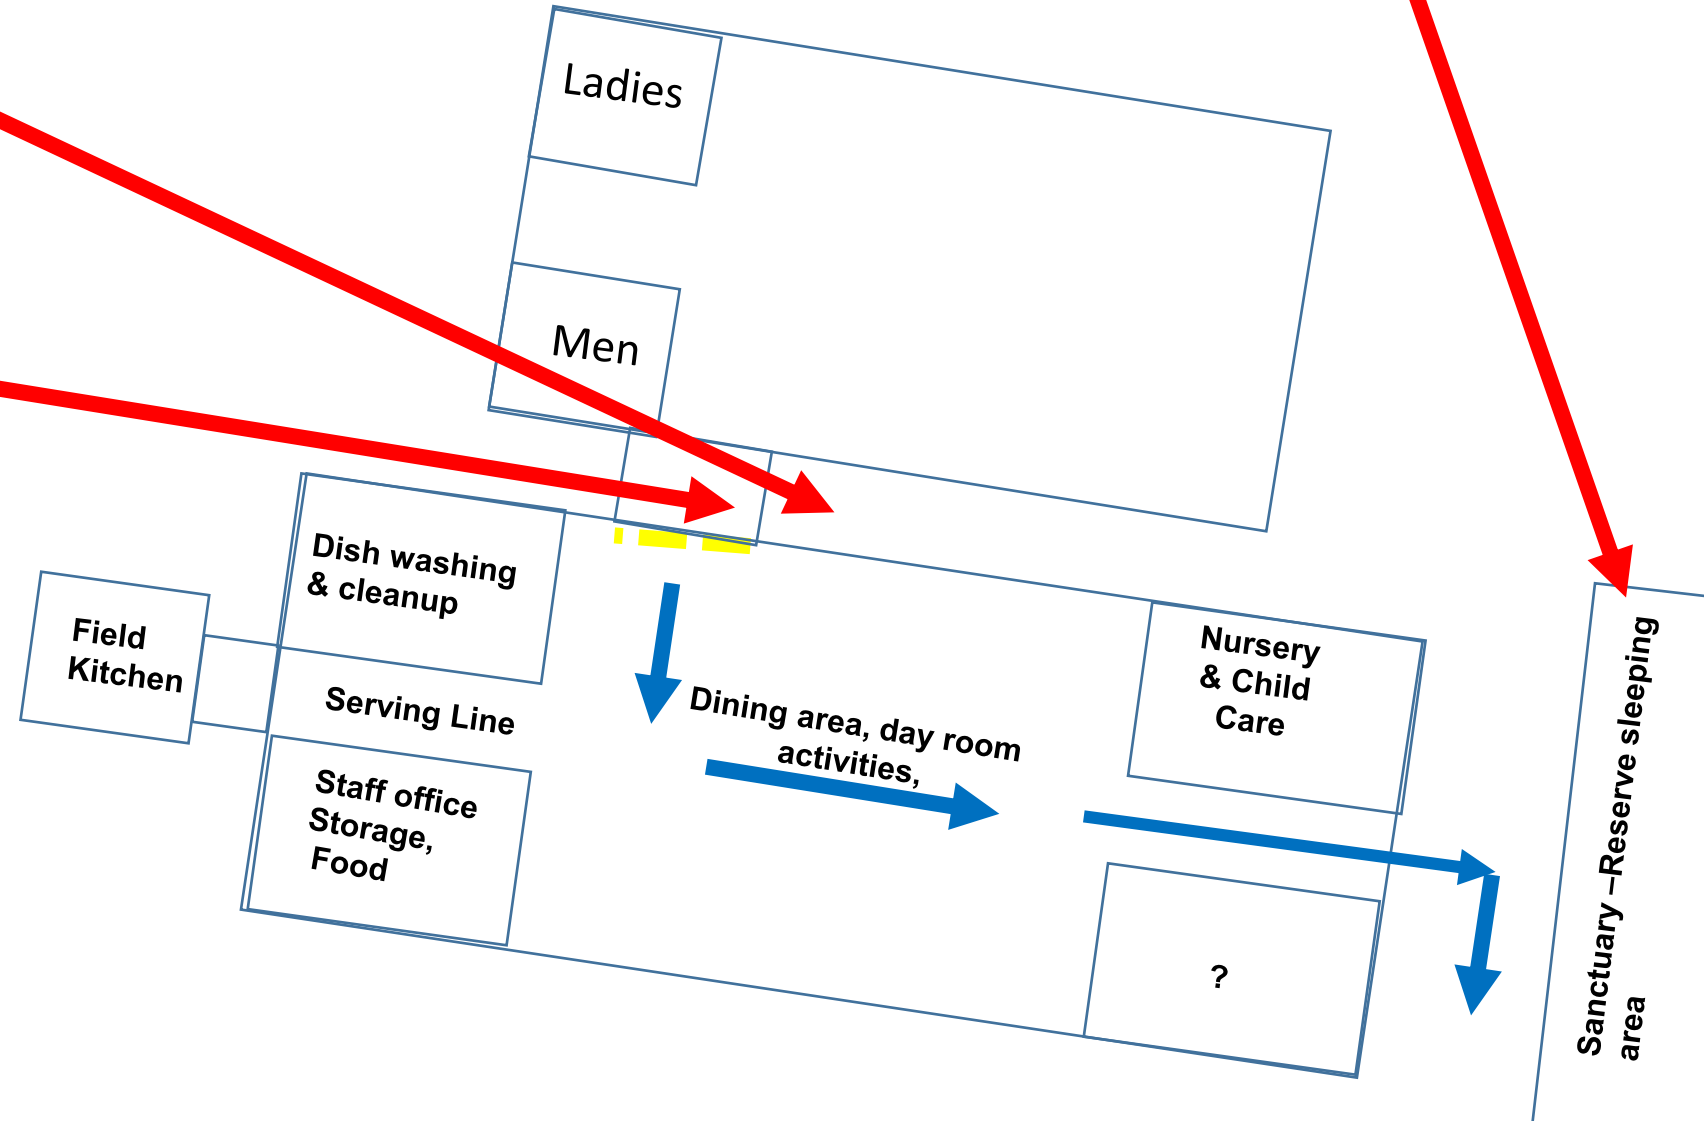

Joyce Bible Church Concept of Operations Heat for Old Sanctuary – Fellowship Hall

Construct pad and anchor oil tank to pad with EQ fuel shutoff

Evaluate condition of old sanctuary/fellowship hall oil heating system

Evaluate condition of new sanctuary heating system