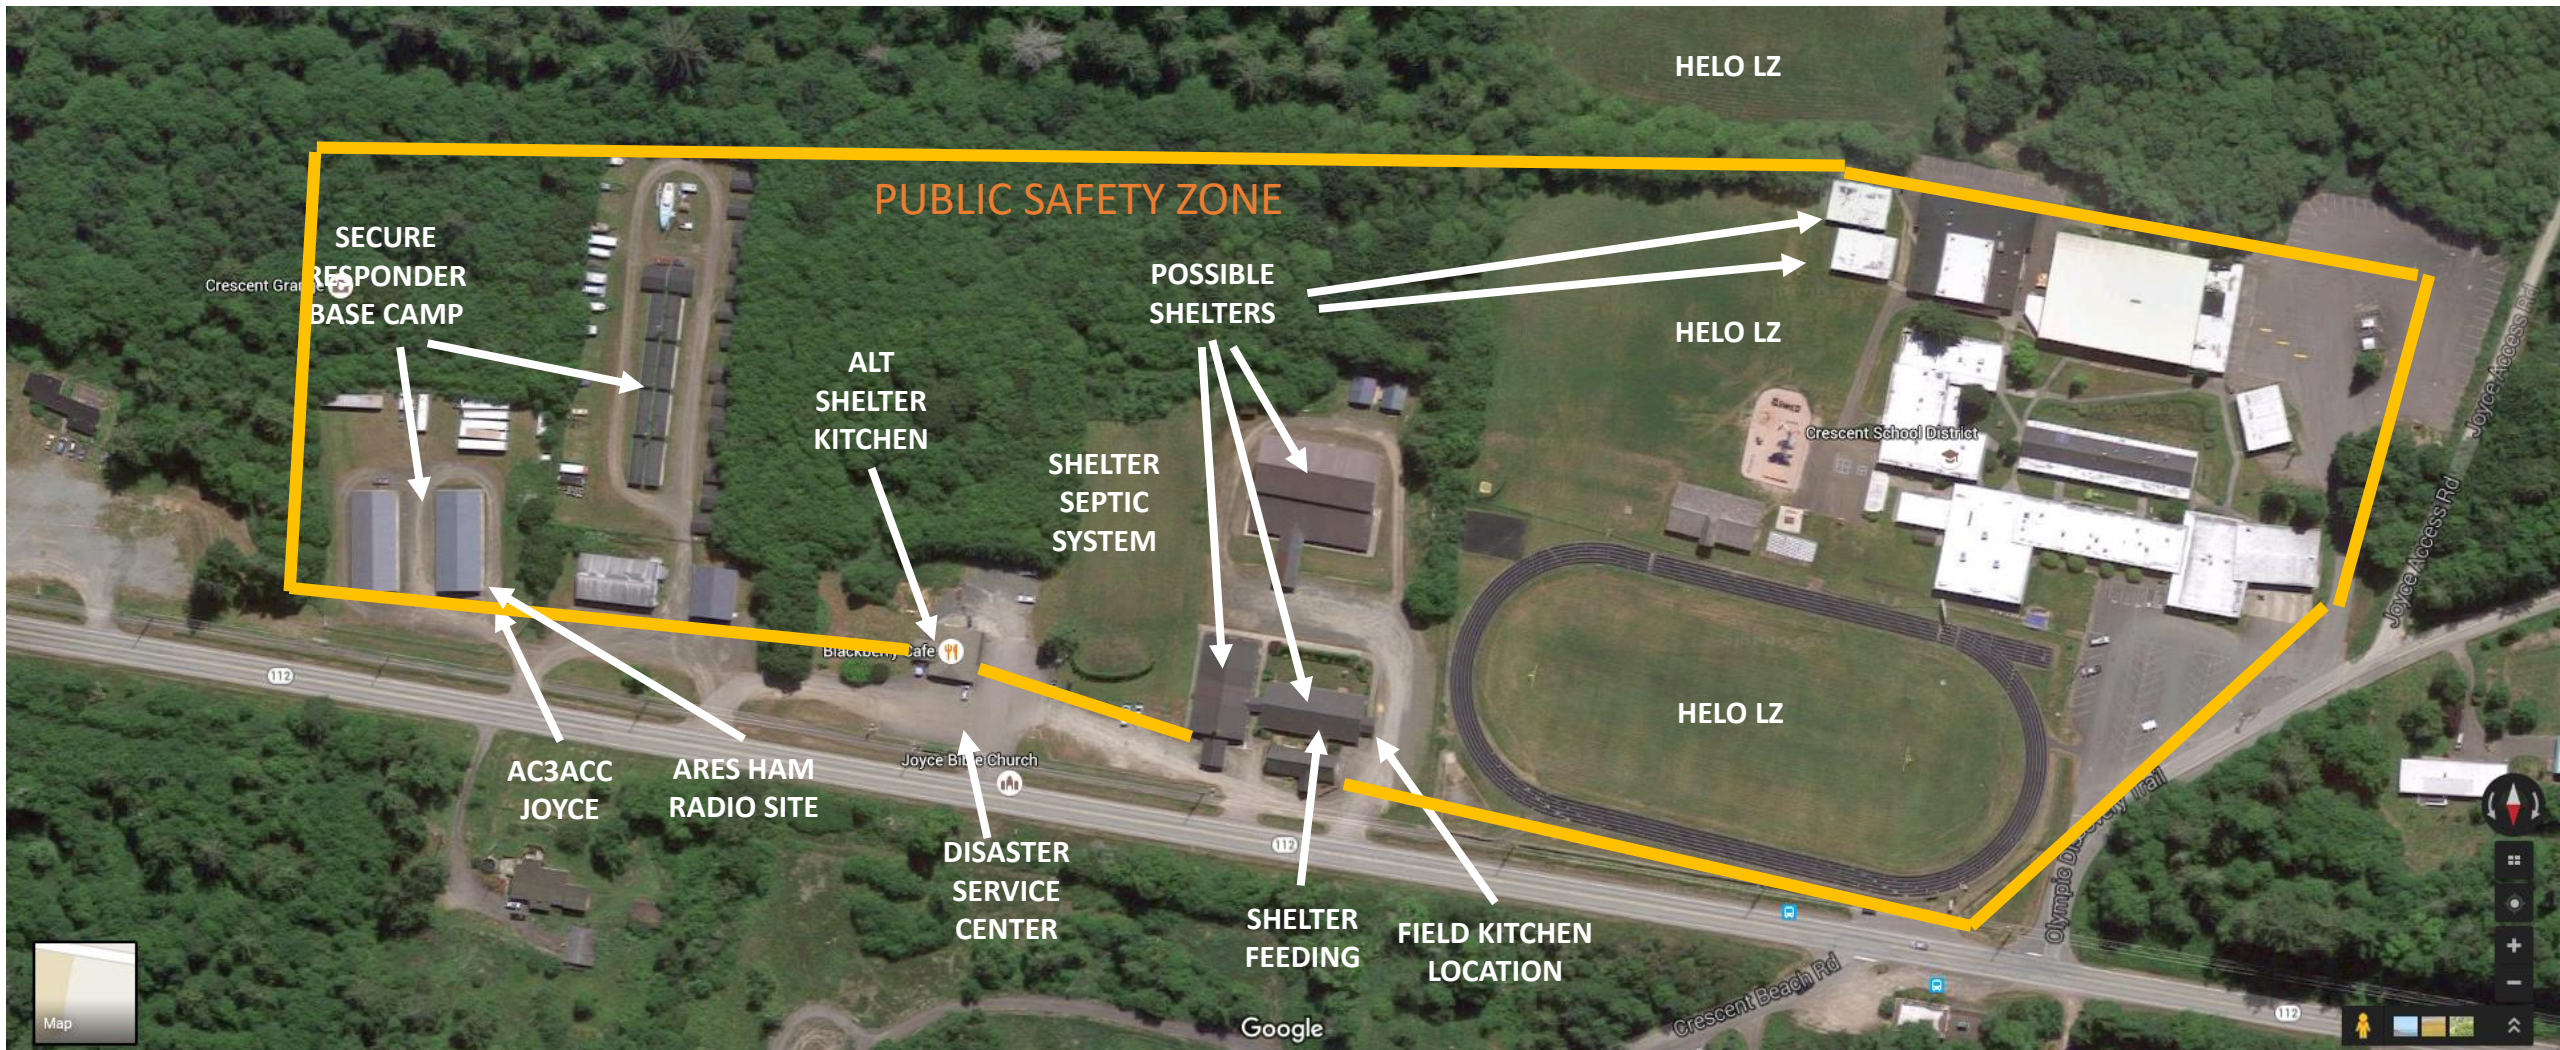

Joyce Area Command Concept of Operations

Suggested Shelter Plan for JBC Facilities

Joyce Bible Church Concept of Operations

Shelter Resident flow path

Google

Suggested Upgrades to be paid for by JEPP

Upgrades to church that can be used to improve the shelter activities (To be paid for by JEPP)

Emergency Power for church property

- Generator 10 KW is on hand

- Consider location for construction of generator shed

- Generator shelter construction location - near power panel, exhaust and noise considerations

Rewire panel for manual cutoff switch and generator hookup (110 only)(APPROX)

New Sanctuary - Reserve sleeping area

Joyce Bible Church Concept of Operations Heat for Old Sanctuary – Fellowship Hall

Construct pad and anchor oil tank to pad with EQ fuel shutoff