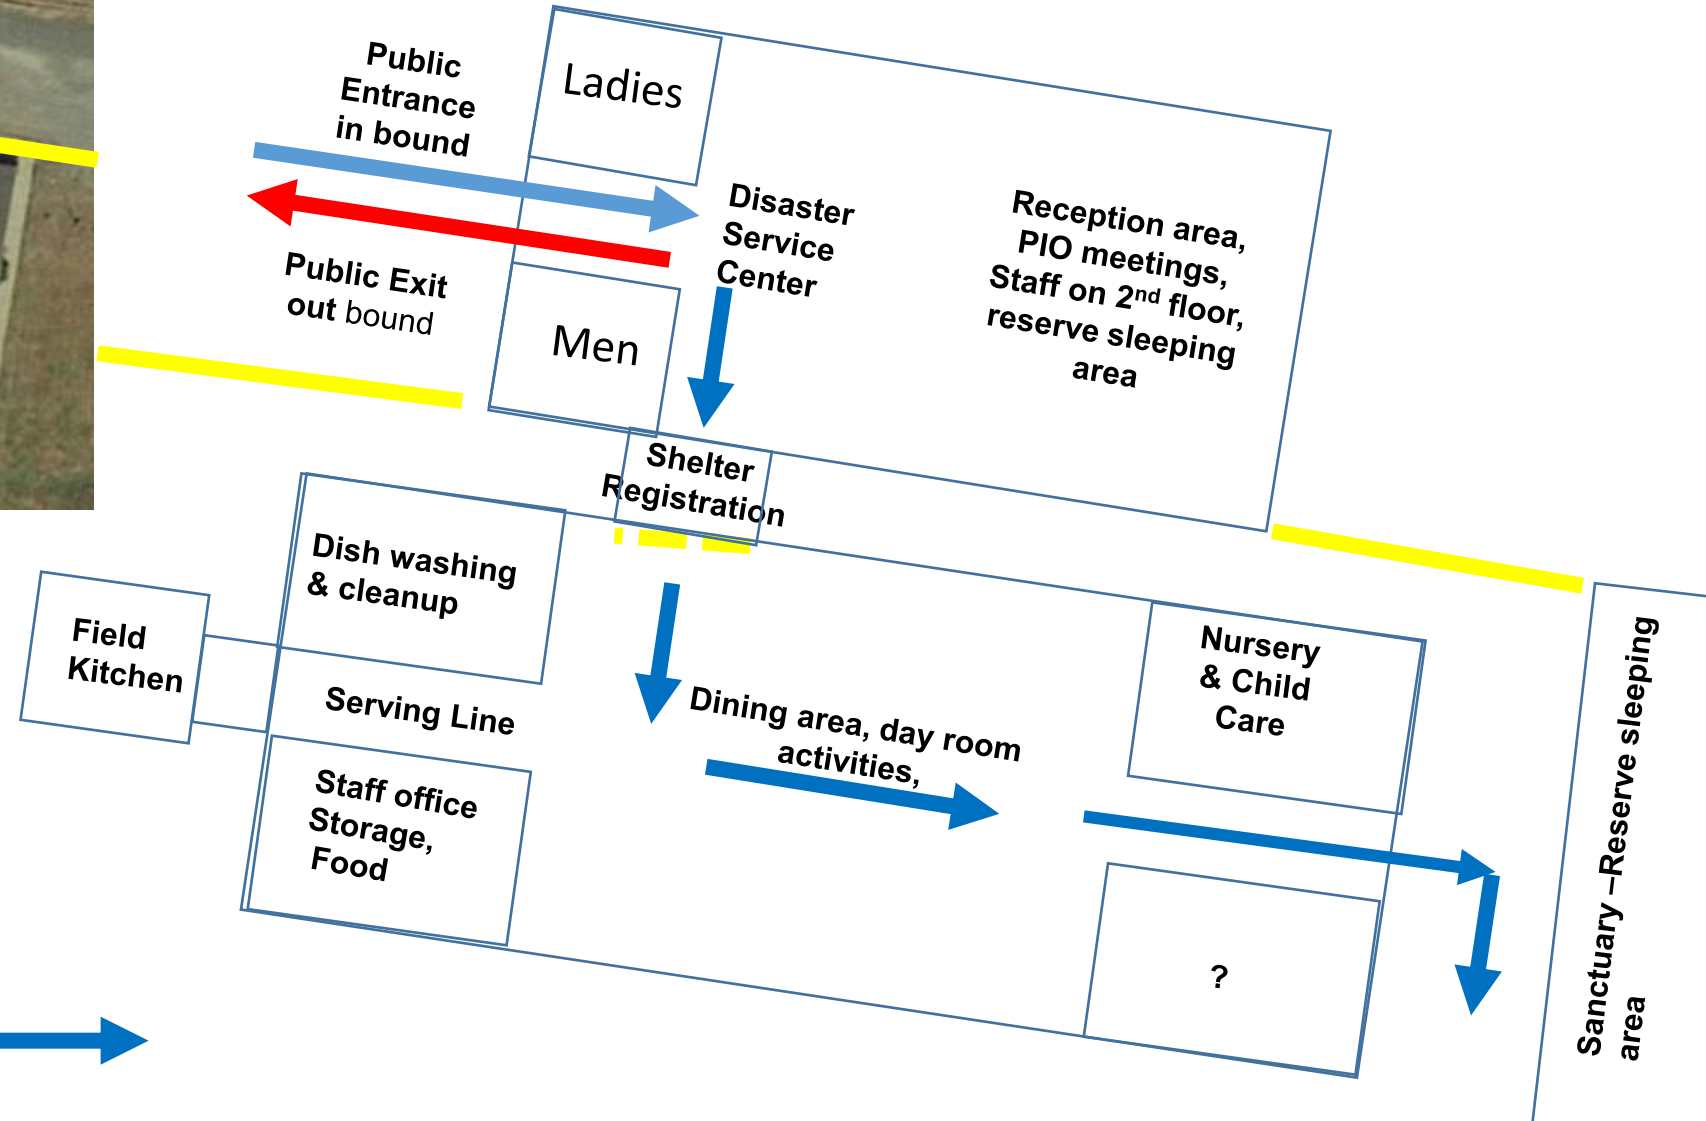

Joyce Area Command Concept of Operations

Suggested Shelter Plan for JBC Facilities

Joyce Bible Church Concept of Operations

Shelter Resident flow path

Google

Suggested Upgrades to be paid for by JEPP

Upgrades to church that can be used to improve the shelter activities (To be paid for by JEPP)

- Rewire panel for manual cutoff switch and generator hookup (110 only)

Heat for Old Sanctuary – Fellowship Hall

- Evaluate condition of old sanctuary/fellowship hall oil heating system

- Construct pad and anchor oil tank to pad with EQ fuel shutoff

Rewire panel for manual cutoff switch and generator hookup (110 only)(APPROX)

New Sanctuary - Reserve sleeping area

Joyce Bible Church Concept of Operations Heat for Old Sanctuary – Fellowship Hall

Construct pad and anchor oil tank to pad with EQ fuel shutoff

Construct pad and anchor propane tank to pad with EQ fuel shutoff and wet leg

Replumb propane supply from tank to heater

Reinforce propane heater in ceiling.

Joyce Bible Church Concept of Operations Kitchen, GENSET, Container Storage