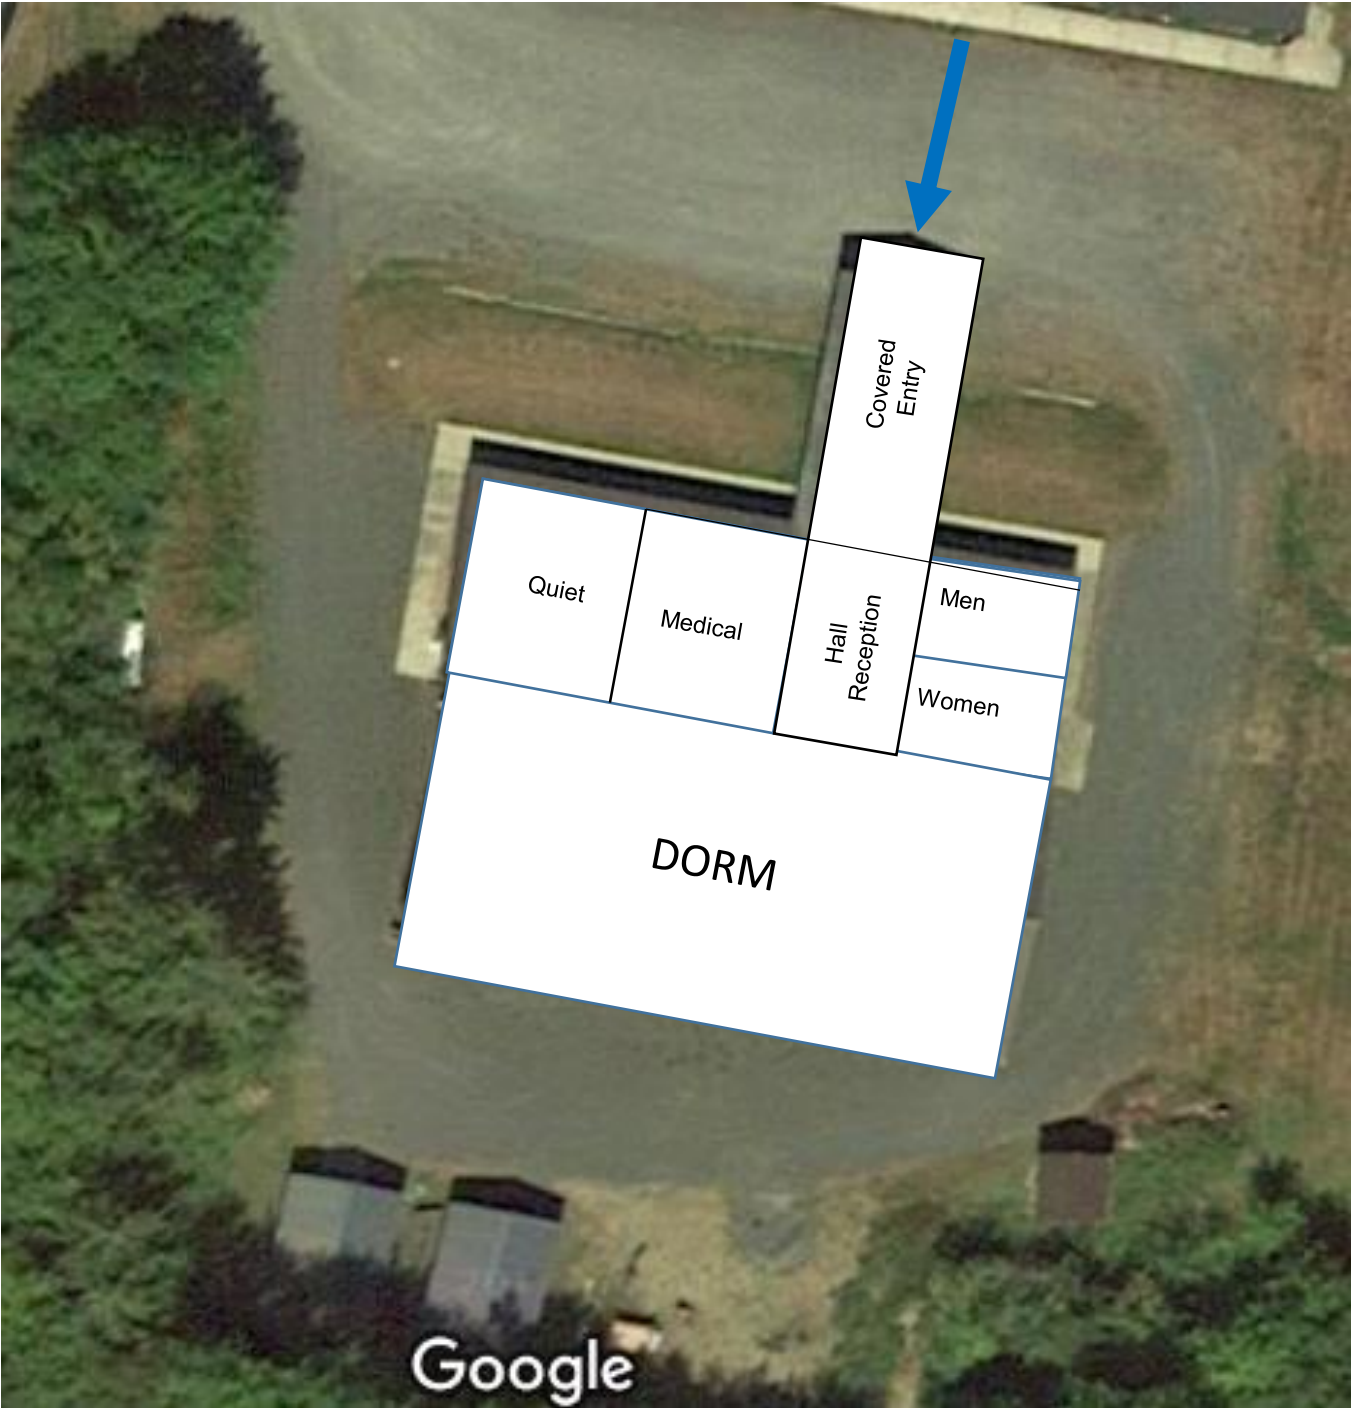

Joyce Area Command Concept of Operations

Suggested Shelter Plan for JBC Facilities

Joyce Bible Church Concept of Operations

Shelter Resident flow path

Google

Suggested Upgrades to be paid for by JEPP

Upgrades to church that can be used to improve the shelter activities (To be paid for by JEPP)

- Rewire panel for manual cutoff switch and generator hookup (110 only)

Heat for Old Sanctuary – Fellowship Hall

- Evaluate condition of old sanctuary/fellowship hall oil heating system

- Construct pad and anchor oil tank to pad with EQ fuel shutoff

Rewire panel for manual cutoff switch and generator hookup (110 only)(APPROX)

New Sanctuary - Reserve sleeping area

Joyce Bible Church Concept of Operations Heat for Old Sanctuary – Fellowship Hall

Construct pad and anchor oil tank to pad with EQ fuel shutoff