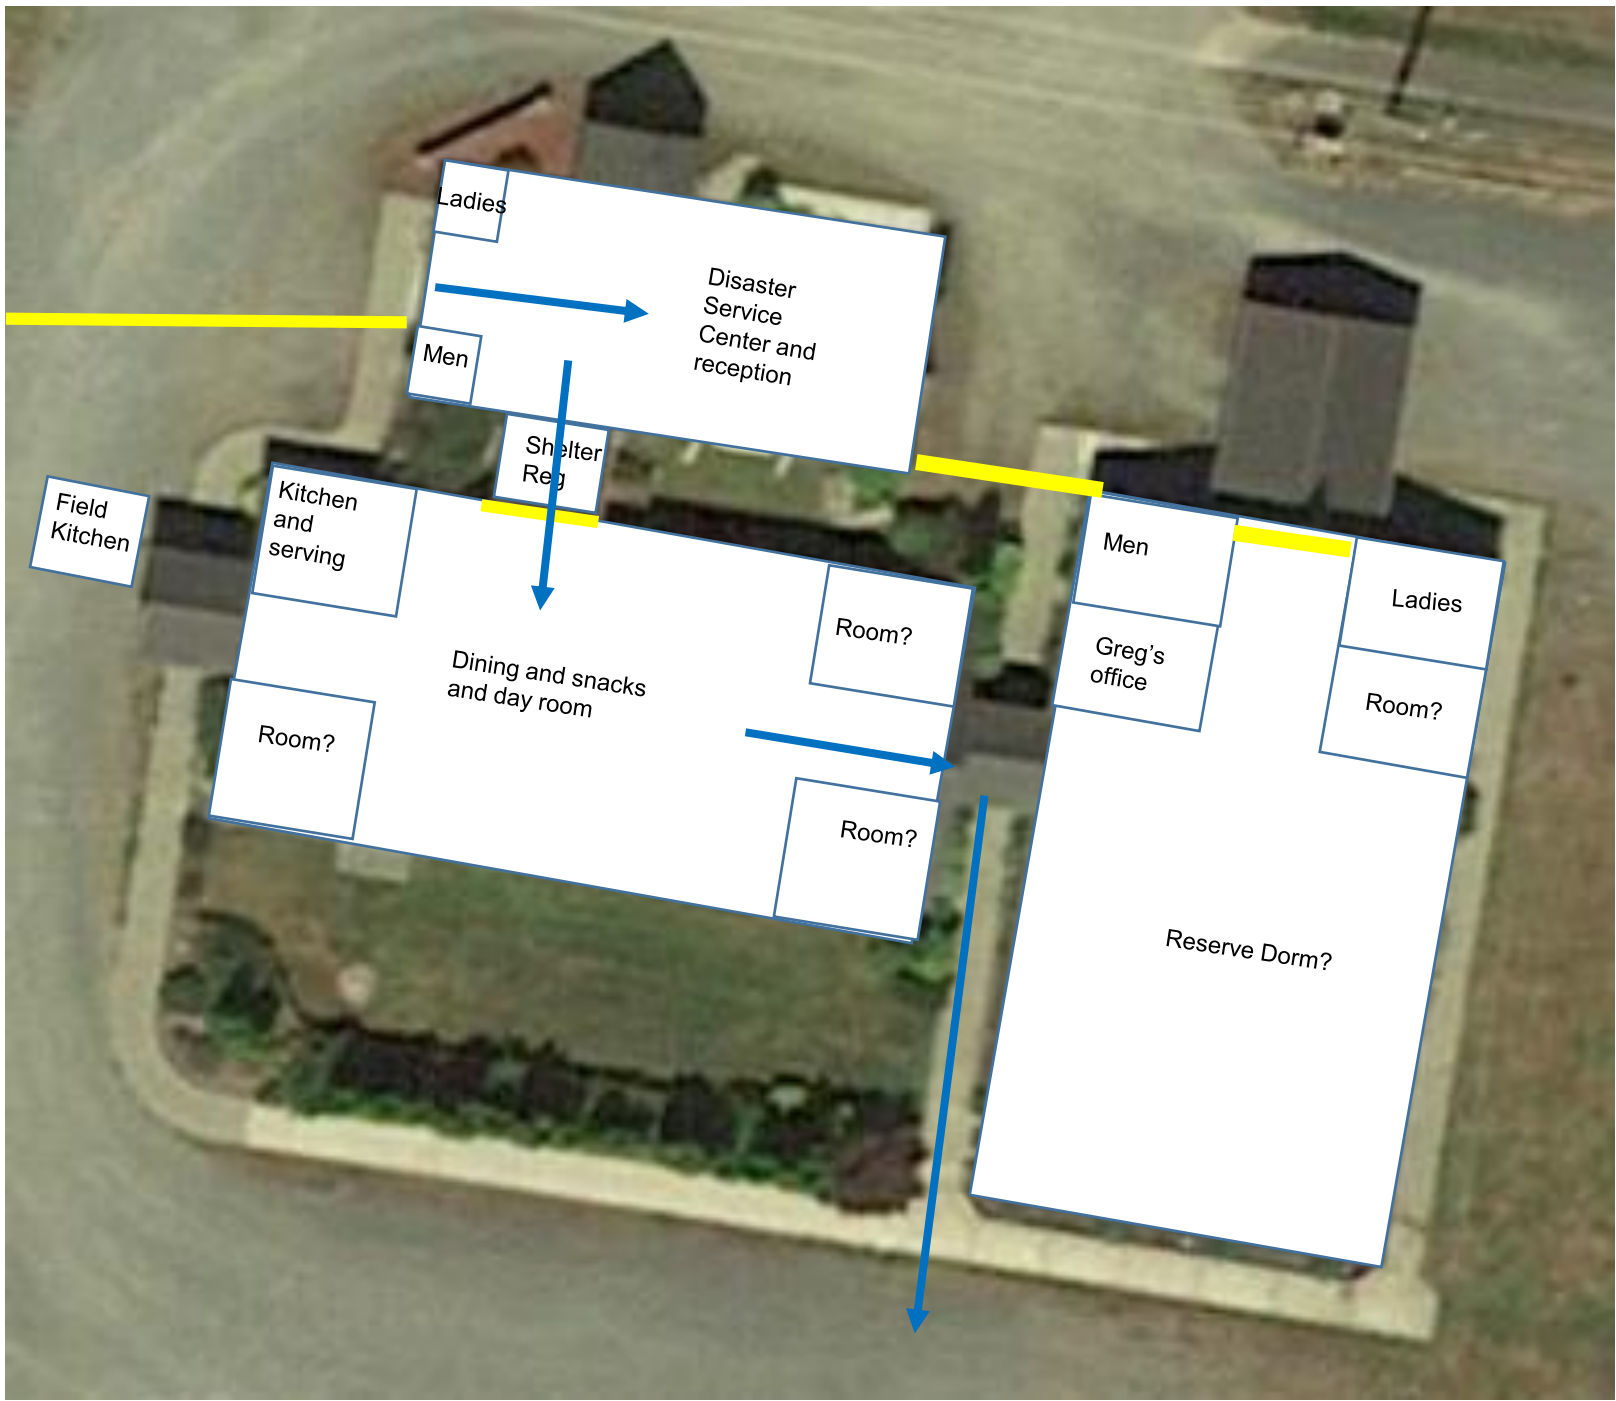

Joyce Area Command Concept of Operations

Suggested Shelter Plan for JBC Facilities

Joyce Bible Church Concept of Operations

Shelter Resident flow path

Google

Suggested Upgrades to be paid for by JEPP

Upgrades to church that can be used to improve the shelter activities (To be paid for by JEPP)

- Rewire panel for manual cutoff switch and generator hookup (110 only)

Heat for Old Sanctuary – Fellowship Hall

- Evaluate condition of old sanctuary/fellowship hall oil heating system

- Construct pad and anchor oil tank to pad with EQ fuel shutoff

Rewire panel for manual cutoff switch and generator hookup (110 only)(APPROX)

New Sanctuary - Reserve sleeping area

Joyce Bible Church Concept of Operations Heat for Old Sanctuary – Fellowship Hall

Construct pad and anchor oil tank to pad with EQ fuel shutoff

Construct pad and anchor propane tank to pad with EQ fuel shutoff and wet leg

Replumb propane supply from tank to heater

Reinforce propane heater in ceiling.

Joyce Bible Church Concept of Operations Kitchen, GENSET, Container Storage