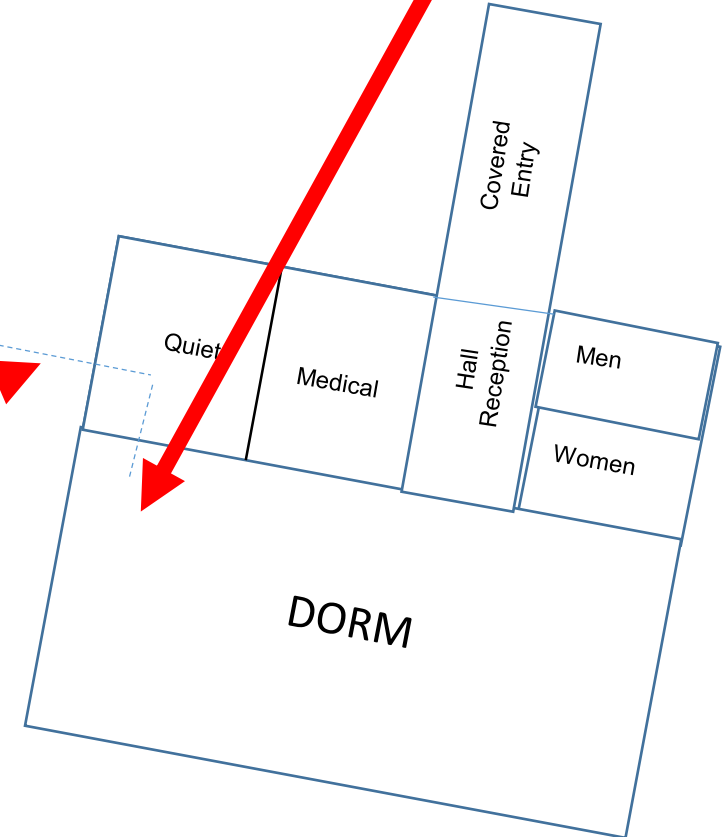

Joyce Bible Church Concept of Operations Gym Propane System

Lease new propane tank for $1 per year – requires church permission for new supplier

Construct pad and anchor propane tank to pad with EQ fuel shutoff and wet leg

Replumb propane supply from tank to heater

Reinforce propane heater in ceiling.